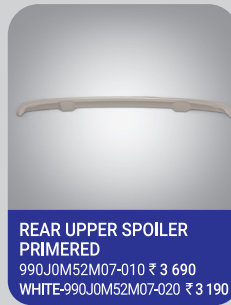

• **SUVIDHA PACKAGE** 990J0M52MTE-340 (5 Seater Petrol) - ₹ 16 490

*Accessories Included - Side Step, Graphics, Seat Cover, Steering Cover, Door Visor, Floor Mat, Chrome Emblem, Fog Lamp Garnish, Rear Number Plate Garnish, Wheel Cover, Number Plate Garnish, Duster, Maruti Suzuki Emblem
Other package options - 990J0M52MTE-350 (5 Seater CNG) - ₹ 16 490, 990J0M52MTE-360 (7 Seater Petrol) - ₹ 18 490

*Accessories included in package may vary based on package part number/variant/fuel type. For detailed information on package options contact nearest authorized dealership.